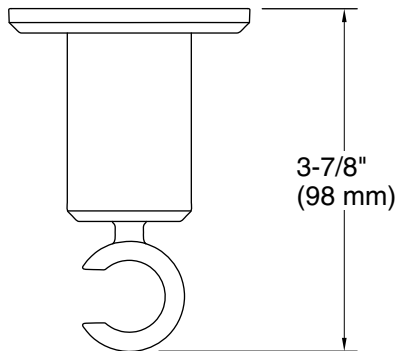

### Features

- Handshower holder pivots and rotates to position handshower at desired angle
- For use with a handshower and hose (sold separately)
- Includes check valve for backflow prevention
- Includes supply elbow. Integrated supply and holder reduces the number of components needed in the shower space, allowing for a cleaner look
- Part of the Occasion bathroom faucet and accessory collection

### Installation

- Wall-mount

### Technical Information

All product dimensions are nominal.

Drain included: No