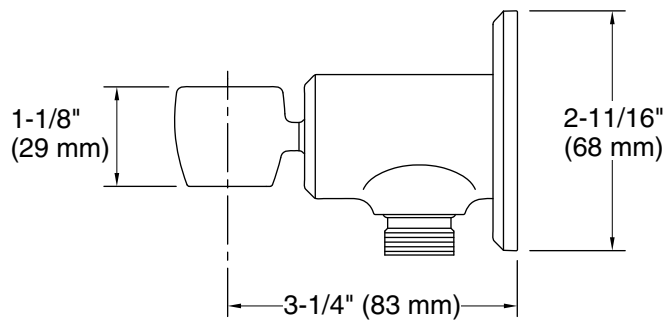

### Features

- Handshower holder pivots and rotates to position handshower at desired angle
- For use with a handshower and hose (sold separately)
- Includes check valve for backflow prevention
- Includes supply elbow. Integrated supply and holder reduces the number of components needed in the shower space, allowing for a cleaner look
- Part of the Occasion bathroom faucet and accessory collection

### Installation

- Wall-mount

### Technical Information

All product dimensions are nominal.

Drain included: No