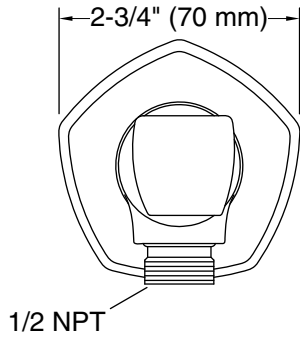

Technical Information

All product dimensions are nominal.

Drain included: No